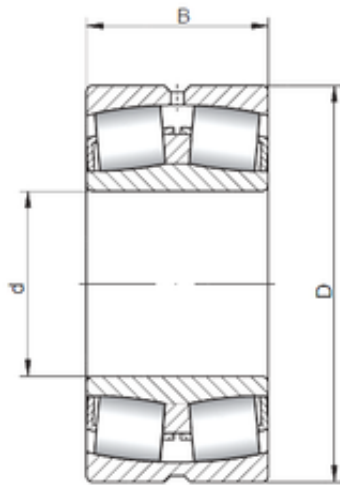

# CSC BEARING GROUP limited

150 mm x 270 mm x 96 mm ISO 23230W33  
Spherical roller bearing

Bearing No. 23230W33

Size	150x270x96 mm
Bore Diameter	150 mm
Outer Diameter	270 mm
Width	96 mm
d	150 mm
D	270 mm
B	96 mm
C	96 mm

23230W33 Bearing 2D drawings and 3D CAD models