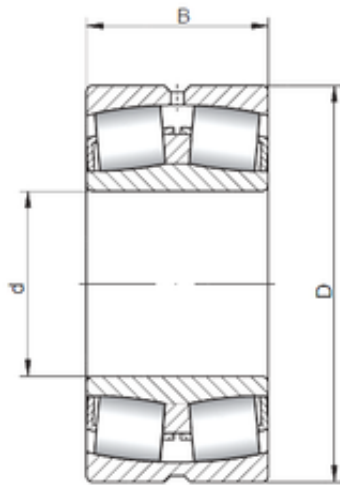

CSC BEARING GROUP limited

200 mm x 420 mm x 138 mm ISO 22340W33
Spherical roller bearing

Bearing No. 22340W33

Size	200x420x138 mm
Bore Diameter	200 mm
Outer Diameter	420 mm
Width	138 mm
d	200 mm
D	420 mm
B	138 mm
C	138 mm

22340W33 Bearing 2D drawings and 3D CAD models