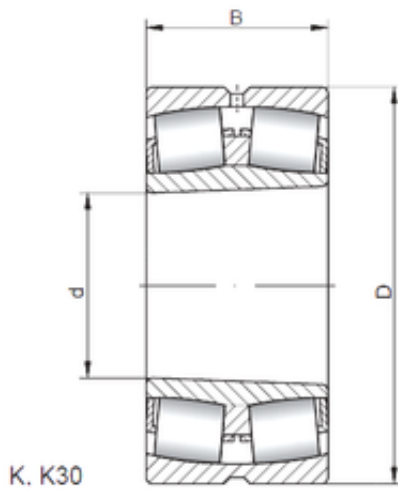

CSC BEARING GROUP limited

50 mm x 90 mm x 23 mm ISO 22210 KW33
Spherical roller bearing

Bearing No. 22210 KW33

Size	50x90x23 mm
Bore Diameter	50 mm
Outer Diameter	90 mm
Width	23 mm
d	50 mm
D	90 mm
B	23 mm
C	23 mm

22210 KW33 Bearing 2D drawings and 3D CAD models