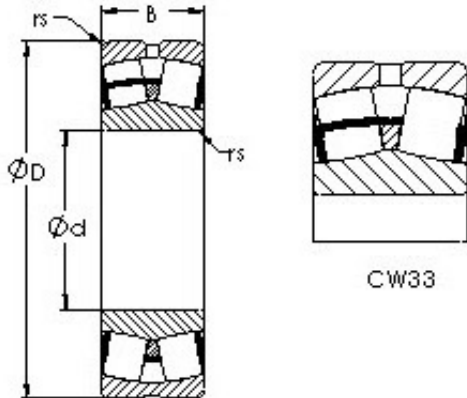

CSC BEARING GROUP limited

AST 23028CW33 Spherical roller bearing

Bearing No. 23028CW33

Size	140x210x53 mm
Bore Diameter	140 mm
Outer Diameter	210 mm
Width	53 mm
Bearing Type	straight bore, lube groove and holes
Bore Dia (d)	140.0000
Outer Dia (D)	210.0000
Width (B)	53.0000
Radius (min) (rs)	2.000
Dynamic Load Rating (Cr)	475,000
Static Load Rating (Cor)	820,000
Max Speed (Grease) (X1000 RPM)	2
Max Speed (Oil) (X1000 RPM)	2
Weight (g)	7,130.00
Material	52100 Chrome steel, or equivalent

23028CW33 Bearing 2D drawings and 3D CAD models