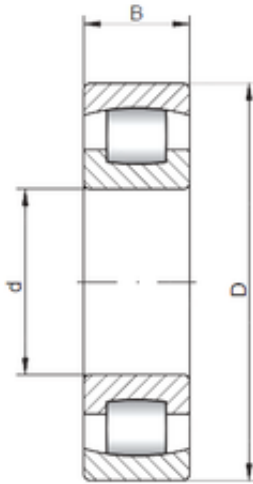

CSC BEARING GROUP limited

110 mm x 200 mm x 38 mm ISO 20222
Spherical roller bearing

Bearing No. 20222

Size	110x200x38 mm
Bore Diameter	110 mm
Outer Diameter	200 mm
Width	38 mm
d	110 mm
D	200 mm
B	38 mm
C	38 mm

20222 Bearing 2D drawings and 3D CAD models