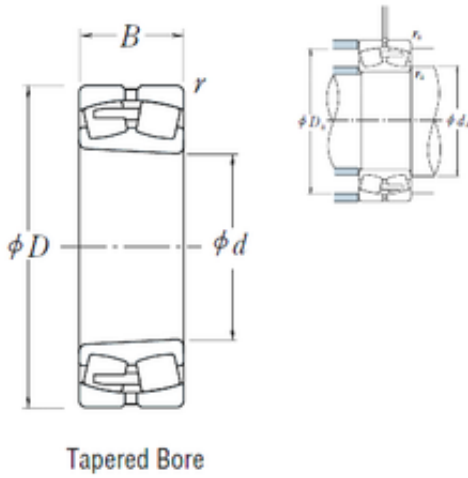

CSC BEARING GROUP limited

240 mm x 440 mm x 160 mm NSK 23248CAKE4 Spherical roller bearing

Bearing No. 23248CAKE4

23248CAKE4 Bearing 2D drawings and 3D CAD models

Size	240x440x160 mm
Bore Diameter	240 mm
Outer Diameter	440 mm
Width	160 mm
d	240 mm
D	440 mm
B	160 mm
C	160 mm
r min.	4 mm
da min.	258 mm
Da min	372 mm
Da max.	422 mm
ra max.	3 mm
Weight	106 Kg
Basic dynamic load rating (C)	2440 kN
Basic static load rating (C0)	4050 kN
(Grease) Lubrication Speed	630 r/min
(Oil) Lubrication Speed	800 r/min
Calculation factor (e)	0,37
Calculation factor (Y0)	1,8
Calculation factor (Y2)	2,7