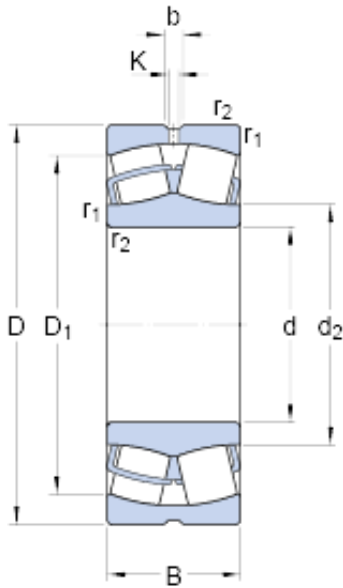

CSC BEARING GROUP limited

75 mm x 115 mm x 40 mm SKF 24015 CC/W33 Spherical roller bearing

Bearing No. 24015 CC/W33

24015 CC/W33 Bearing 2D drawings and 3D CAD models

Size	115x75x40 mm
Bore Diameter	115 mm
Outer Diameter	75 mm
Width	40 mm
d	75 mm
D	115 mm
B	40 mm
d ₂	84.2 mm
D ₁	100 mm
b	5.5 mm
K	3 mm
r _{1,2} - min.	1.1 mm
d _a - min.	81 mm
D _a - max.	109 mm
r _a - max.	1 mm
Basic dynamic load rating - C	181 kN
Basic static load rating - C ₀	232 kN
Fatigue load limit - P _u	28.5 kN
Reference speed	3800 r/min
Limiting speed	5300 r/min
Calculation factor - e	0.28
Calculation factor - Y ₁	2.4
Calculation factor - Y ₂	3.6
Calculation factor - Y ₀	2.5

CSC BEARING GROUP limited

Category	Roller Bearings
Inventory	0.0
Manufacturer Name	SKF
Minimum Buy Quantity	N/A
Weight / Kilogram	0
EAN	7316570584523
Product Group	B04311
d_2	84.2 mm
D_1	100 mm
$r_{1,2}$ min.	1.1 mm
d_a min.	81 mm
D_a max.	109 mm
r_a max.	1 mm
Basic dynamic load rating C	181 kN
Basic static load rating C_0	232 kN
Fatigue load limit P_u	28.5 kN
Calculation factor e	0.28
Calculation factor Y_1	2.4
Calculation factor Y_2	3.6
Calculation factor Y_0	2.5
Mass bearing	1.55 kg