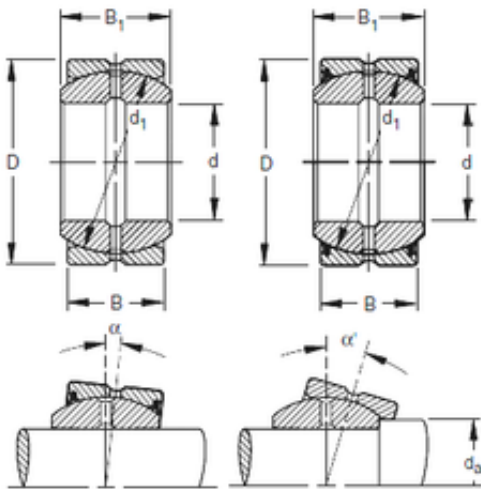

## Timken 5SF8 sliding bearing

Bearing No. 5SF8

Size	12.7x22.225x9.52 mm
Bore Diameter	12,7 mm
Outer Diameter	22,225 mm
Width	9,52 mm
d	12,7 mm
D	22,225 mm
B1	11,1 mm
C	9,52 mm
d1	18,26 mm

5SF8 Bearing 2D drawings and 3D CAD models