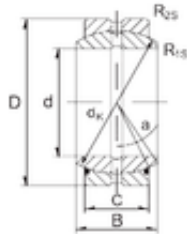

CSC BEARING GROUP limited

70 mm x 105 mm x 49 mm ZEN GE70ES-2RS
sliding bearing

Bearing No. GE70ES-2RS

Size	70x105x49 mm
Bore Diameter	70 mm
Outer Diameter	105 mm
Width	49 mm
d	70 mm
D	105 mm
B	49 mm
C	40 mm
dk	92 mm
r1 min.	1 mm
r2 min.	1 mm
Angle	6 °
Weight	1,55 Kg
Basic dynamic load rating (C)	313 kN

GE70ES-2RS Bearing 2D drawings and 3D CAD models