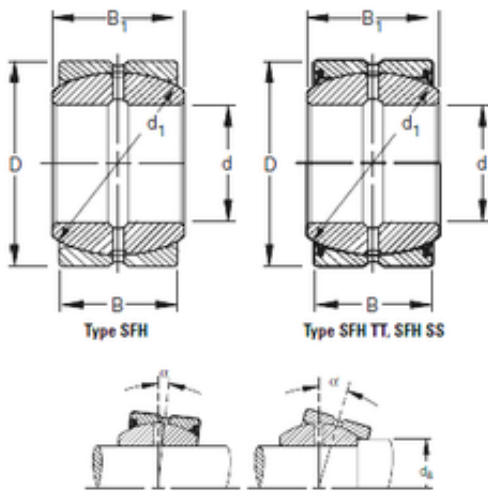

CSC BEARING GROUP limited

Timken 12SFH24 sliding bearing

Bearing No. 12SFH24

Size	31.75x61.912x28.58 mm
Bore Diameter	31.75 mm
Outer Diameter	61,912 mm
Width	28,58 mm
d	31.75 mm
D	61,912 mm
B1	35,31 mm
C	28,58 mm
d1	54,74 mm

12SFH24 Bearing 2D drawings and 3D CAD models