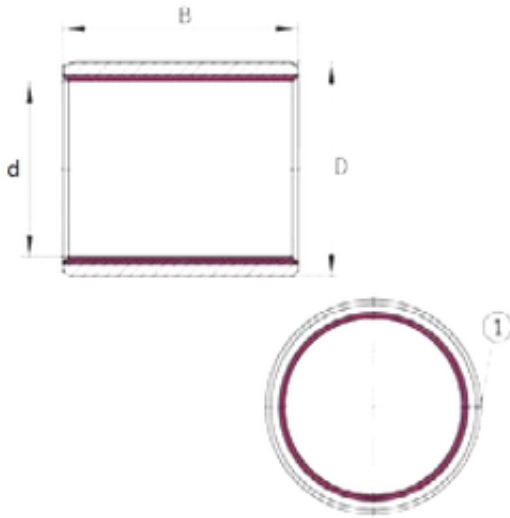

CSC BEARING GROUP limited

100 mm x 105 mm x 60 mm INA
EGB10060-E40-B sliding bearing

Bearing No. EGB10060-E40-B

Size	100x105x60 mm
Bore Diameter	100 mm
Outer Diameter	105 mm
Width	60 mm
d	100 mm
D	105 mm
B	60 mm

EGB10060-E40-B Bearing 2D drawings and 3D CAD models