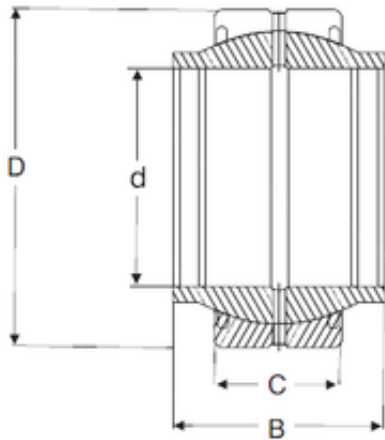

## 50 mm x 75 mm x 43 mm SIGMA GEM 50 ES-2RS sliding bearing

Bearing No. GEM 50 ES-2RS

Size	50x75x43 mm
Bore Diameter	50 mm
Outer Diameter	75 mm
Width	43 mm
d	50 mm
D	75 mm
B	43 mm
C	28 mm

GEM 50 ES-2RS Bearing 2D drawings and 3D CAD models