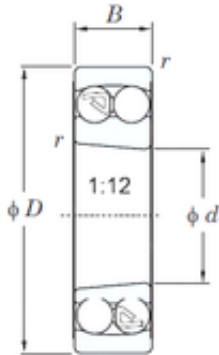

CSC BEARING GROUP limited

100 mm x 215 mm x 73 mm KOYO 2320K Self aligning ball bearing

Bearing No. 2320K

2320K Bearing 2D drawings and 3D CAD models

Size	100x215x73 mm
Bore Diameter	100 mm
Outer Diameter	215 mm
Width	73 mm
d	100 mm
D	215 mm
B	73 mm
C	73 mm
r min.	3 mm
da min.	113 mm
Da max.	202 mm
ra max.	2.5 mm
Weight	12.1 Kg
Basic dynamic load rating (C)	183 kN
Basic static load rating (C0)	73.4 kN
(Grease) Lubrication Speed	2400 r/min
(Oil) Lubrication Speed	3400 r/min
Calculation factor (e)	0.34
Calculation factor (Y0)	1.93
Calculation factor (Y1)	1.84