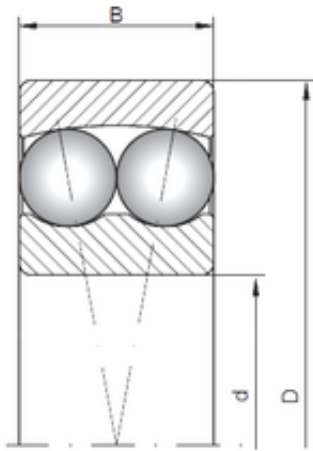

CSC BEARING GROUP limited

40 mm x 90 mm x 23 mm ISO 1308 Self aligning ball bearing

Bearing No. 1308

Size	40x90x23 mm
Bore Diameter	40 mm
Outer Diameter	90 mm
Width	23 mm
d	40 mm
D	90 mm
B	23 mm
C	23 mm

1308 Bearing 2D drawings and 3D CAD models