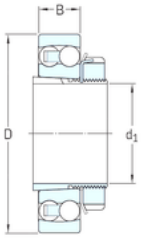

CSC BEARING GROUP limited

Open bearing on a standard sleeve

Sealed bearing on an E design sleeve

90 mm x 215 mm x 73 mm SKF 2320K+H2320
Self aligning ball bearing

Bearing No. 2320K+H2320

Size	90x215x73 mm
Bore Diameter	90 mm
Outer Diameter	215 mm
Width	73 mm
d	90 mm
D	215 mm
B	73 mm
C	73 mm
Weight	14 Kg
Basic dynamic load rating (C)	130 kN
Basic static load rating (C0)	110 kN

2320K+H2320 Bearing 2D drawings and 3D CAD models