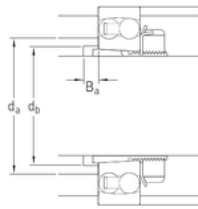

CSC BEARING GROUP limited

Open bearing on a standard sleeve

Sealed bearing on an E design sleeve

90 mm x 215 mm x 73 mm SKF 2320K+H2320
Self aligning ball bearing

Bearing No. 2320K+H2320

Size	90x215x73 mm
Bore Diameter	90 mm
Outer Diameter	215 mm
Width	73 mm
d	90 mm
D	215 mm
B	73 mm
C	73 mm
Weight	14 Kg
Basic dynamic load rating (C)	130 kN
Basic static load rating (C0)	110 kN

2320K+H2320 Bearing 2D drawings and 3D CAD models