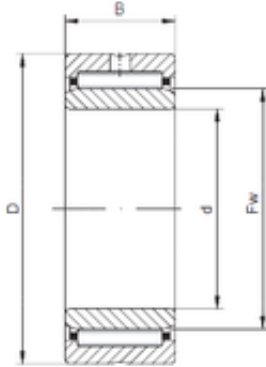

## 32 mm x 52 mm x 20 mm ISO NA49/32 Needle bearing

Bearing No. NA49/32

Size	32x52x20 mm
Bore Diameter	32 mm
Outer Diameter	52 mm
Width	20 mm
d	32 mm
Fw	40 mm
D	52 mm
B	20 mm
C	20 mm

NA49/32 Bearing 2D drawings and 3D CAD models