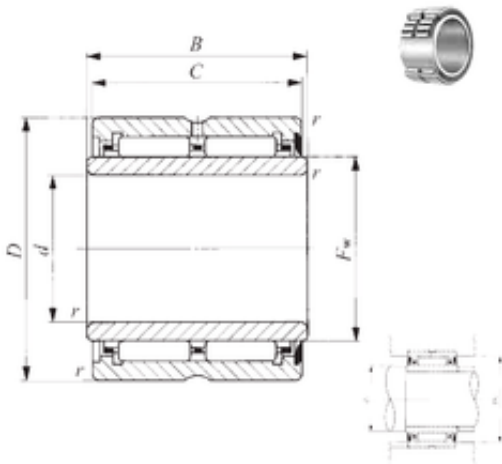

CSC BEARING GROUP limited

40 mm x 62 mm x 41 mm IKO NA 6908U
Needle bearing

Bearing No. NA 6908U

Size	40x62x41 mm
Bore Diameter	40 mm
Outer Diameter	62 mm
Width	41 mm
d	40 mm
Fw	48 mm
D	62 mm
B	41 mm
C	40 mm
r min.	0,6 mm
da min.	44 mm
da max	47 mm
Da max.	58 mm
Weight	0,44 Kg
Basic dynamic load rating (C)	63,7 kN
Basic static load rating (C0)	117 kN

NA 6908U Bearing 2D drawings and 3D CAD models