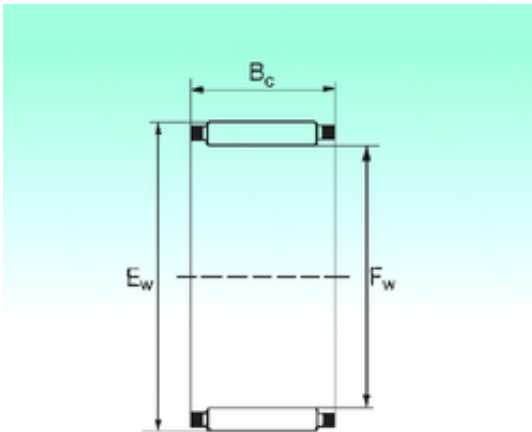

CSC BEARING GROUP limited

NBS K 70x76x20 Needle bearing

Bearing No. K 70x76x20

| | |
|-------------------------------|---------|
| Bore Diameter | 70 mm |
| Outer Diameter | 76 mm |
| Fw | 70 mm |
| Ew | 76 mm |
| Bc | 20 mm |
| Weight | 0,07 Kg |
| Basic dynamic load rating (C) | 35,5 kN |
| Basic static load rating (C0) | 85,5 kN |

K 70x76x20 Bearing 2D drawings and 3D CAD models