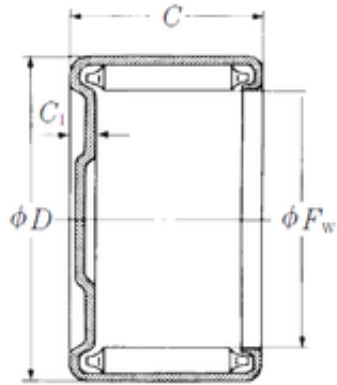

CSC BEARING GROUP limited

NSK M-15161 Needle bearing

Bearing No. M-15161

Size	23.812x30.162x25.4 mm
Bore Diameter	23,812 mm
Outer Diameter	30,162 mm
Width	25,4 mm
Fw	23,812 mm
D	30,162 mm
C	25,4 mm
C2	2,3 mm
Weight	0,046 Kg
Basic dynamic load rating (C)	31,5 kN

M-15161 Bearing 2D drawings and 3D CAD models