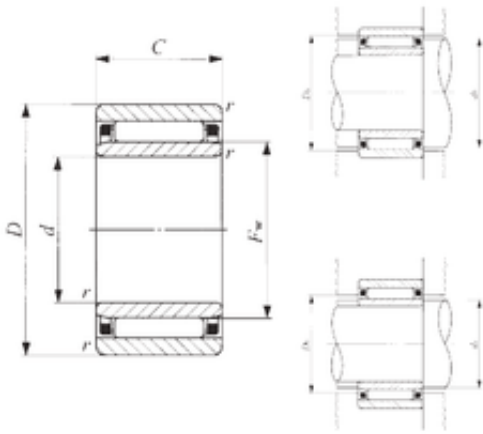

CSC BEARING GROUP limited

45 mm x 72 mm x 20 mm IKO NAF 457220 Needle bearing

Bearing No. NAF 457220

Size	45x72x20 mm
Bore Diameter	45 mm
Outer Diameter	72 mm
Width	20 mm
d	45 mm
Fw	55 mm
D	72 mm
B	20 mm
C	20 mm
r min.	1 mm
da min.	50 mm
da max	54 mm
Da max.	67 mm
db	60,9 mm
Db	55,8 mm
Weight	0,34 Kg
Basic dynamic load rating (C)	37,4 kN
Basic static load rating (C0)	66,4 kN

NAF 457220 Bearing 2D drawings and 3D CAD models