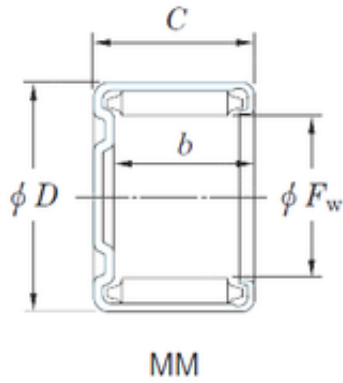

CSC BEARING GROUP limited

KOYO 18MM2412 Needle bearing

Bearing No. 18MM2412

Size	18x24x12 mm
Bore Diameter	18 mm
Outer Diameter	24 mm
Width	12 mm
Fw	18 mm
D	24 mm
C	12 mm
b	9,6 mm
Weight	0,02 Kg
Basic dynamic load rating (C)	10,8 kN
Basic static load rating (C0)	19,2 kN

18MM2412 Bearing 2D drawings and 3D CAD models