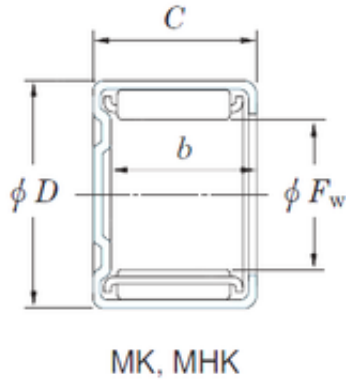

CSC BEARING GROUP limited

KOYO MK651 Needle bearing

Bearing No. MK651

Dimensione	9.525x14.288x7.940 mm
Marchio	KOYO
Diametro del foro	9.525 mm
Diametro esterno	14.288 mm
Larghezza	7.940 mm
Fw	9.525 mm
D	14.288 mm
C	7.940 mm
b	5.8 mm
Peso	42,098 Kg
Carico dinamico di base (C)	2.80 kN
Carico statico di base (C0)	2.85 kN

MK651 Bearing 2D drawings and 3D CAD models