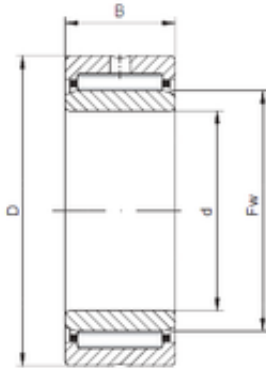

CSC BEARING GROUP limited

110 mm x 150 mm x 40 mm ISO NA4922 Needle bearing

Bearing No. NA4922

Size	110x150x40 mm
Bore Diameter	110 mm
Outer Diameter	150 mm
Width	40 mm
d	110 mm
Fw	125 mm
D	150 mm
B	40 mm
C	40 mm

NA4922 Bearing 2D drawings and 3D CAD models