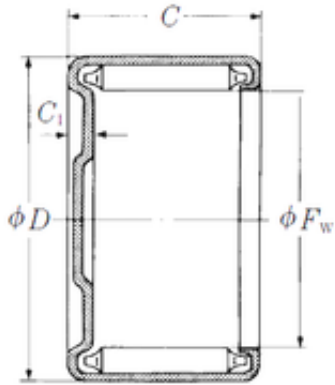

CSC BEARING GROUP limited

NSK MJ-32161 Needle bearing

Bearing No. MJ-32161

Size	50.8x60.325x25.4 mm
Bore Diameter	50,8 mm
Outer Diameter	60,325 mm
Width	25,4 mm
Fw	50,8 mm
D	60,325 mm
C	25,4 mm
C2	1,3 mm
Weight	0,165 Kg
Basic dynamic load rating (C)	42,5 kN

MJ-32161 Bearing 2D drawings and 3D CAD models