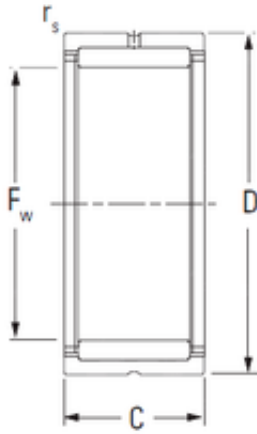

## KOYO NK110/30 Needle bearing

Bearing No. NK110/30

Size	110x130x30 mm
Bore Diameter	110 mm
Outer Diameter	130 mm
Width	30 mm
F <sub>w</sub>	110 mm
D	130 mm
C	30 mm
r5 min.	1,1 mm
Weight	0,66 Kg
Basic dynamic load rating (C)	103 kN
Basic static load rating (C <sub>0</sub> )	220 kN
(Grease) Lubrication Speed	2500 r/min
Bearing No.	NK110/30
r <sub>s</sub> (min)	1.1
C <sub>r</sub>	103
C <sub>0r</sub>	220
C <sub>u</sub>	33.6
Grease lub.	2500
Oil lub.	3800
(Refer.) Mass(kg)	0.660

NK110/30 Bearing 2D drawings and 3D CAD models