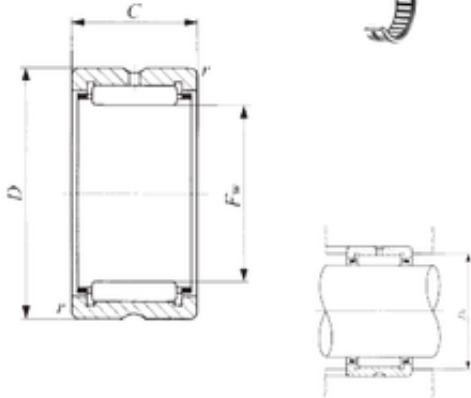

## IKO TAF 81512 Needle bearing

Bearing No. TAF 81512

TAF 81512 Bearing 2D drawings and 3D CAD models

Size	7x14x12 mm
Bore Diameter	7 mm
Outer Diameter	14 mm
Width	12 mm
Fw	7 mm
D	14 mm
C	12 mm
r min.	0,2 mm
Da max.	12,4 mm
Weight	0,0083 Kg
Basic dynamic load rating (C)	4,61 kN
Basic static load rating (C0)	4,05 kN