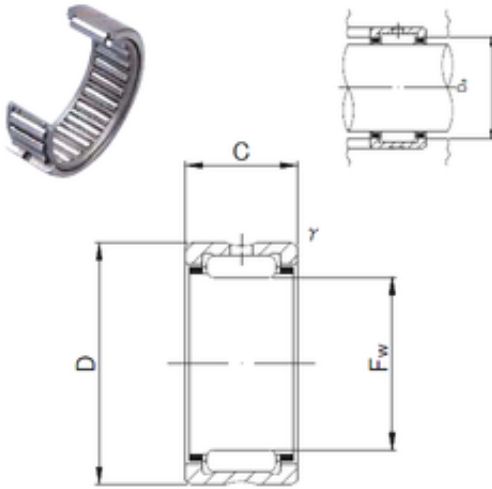

CSC BEARING GROUP limited

JNS RNA 59/32 Needle bearing

Bearing No. RNA 59/32

Size	40x52x27 mm
Bore Diameter	40 mm
Outer Diameter	52 mm
Width	27 mm
Fw	40 mm
D	52 mm
C	27 mm
r min.	0,6 mm
Da max.	48 mm
Weight	0,149 Kg
Basic dynamic load rating (C)	41,9 kN
Basic static load rating (C0)	69,9 kN

RNA 59/32 Bearing 2D drawings and 3D CAD models