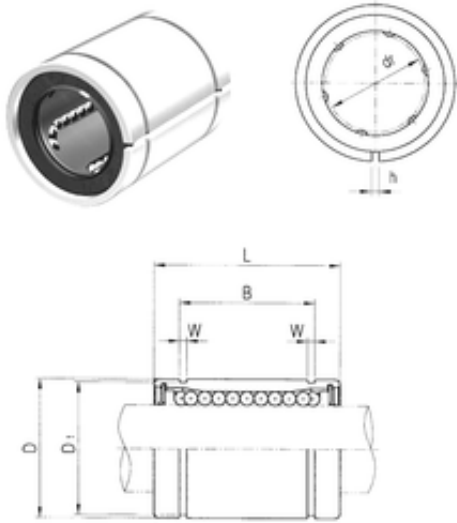

CSC BEARING GROUP limited

50 mm x 75 mm x 77,6 mm Samick LME50AJ
Linear bearing

Bearing No. LME50AJ

Size	50x75x77.6 mm
Bore Diameter	50 mm
Outer Diameter	75 mm
Width	77,6 mm
d	50 mm
D	75 mm
h	3 mm
B	77,6 mm
D1	72 mm
L	100 mm
W	2,65 mm
Weight	1,13 Kg
Basic dynamic load rating (C)	3,82 kN

LME50AJ Bearing 2D drawings and 3D CAD models