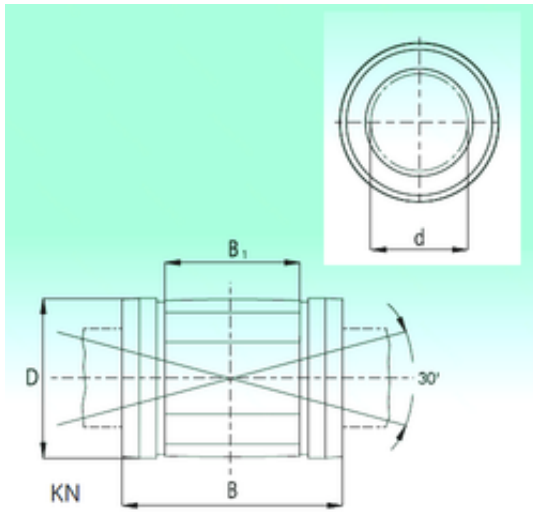

CSC BEARING GROUP limited

25 mm x 40 mm x 58 mm NBS KN2558-PP
Linear bearing

Bearing No. KN2558-PP

Size	25x40x58 mm
Bore Diameter	25 mm
Outer Diameter	40 mm
Width	58 mm
d	25 mm
D	40 mm
B	58 mm
B1	40 mm
Weight	0,122 Kg
Basic dynamic load rating (C)	2,5 kN

KN2558-PP Bearing 2D drawings and 3D CAD models