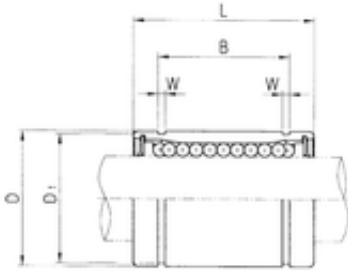

CSC BEARING GROUP limited

12 mm x 21 mm x 23 mm Samick LM12UU
Linear bearing

Bearing No. LM12UU

LM12UU Bearing 2D drawings and 3D CAD models

| | |
|----------------------------------|-------------|
| Size | 12x21x23 mm |
| Bore Diameter | 12 mm |
| Outer Diameter | 21 mm |
| Width | 23 mm |
| d | 12 mm |
| D | 21 mm |
| B | 23 mm |
| D1 | 20 mm |
| L | 30 mm |
| W | 1,3 mm |
| Weight | 0,0315 Kg |
| Basic dynamic load rating (C) | 0,41 kN |