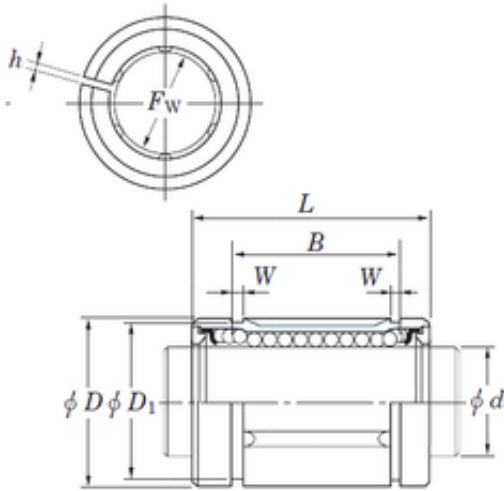

## KOYO SDE80AJ Linear bearing

Bearing No. SDE80AJ

Size	80x120x133.7 mm
Bore Diameter	80 mm
Outer Diameter	120 mm
Width	133,7 mm
Fw	80 mm
D	120 mm
h	3 mm
B	133,7 mm
D1	116 mm
L	165 mm
W	4,15 mm
Weight	4,8 Kg
Basic dynamic load rating (C)	8890 kN

SDE80AJ Bearing 2D drawings and 3D CAD models