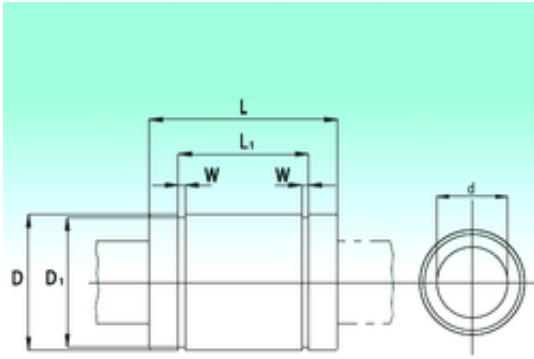

CSC BEARING GROUP limited

NBS KB60125-PP Linear bearing

Bearing No. KB60125-PP

Bore Diameter	60 mm
Outer Diameter	90 mm
d	60 mm
D	90 mm
D1	86,5 mm
L1	101,7 mm
W	3,15 mm
L	125 mm
Weight	2,01 Kg
Basic dynamic load rating (C)	4,8 kN

KB60125-PP Bearing 2D drawings and 3D CAD models