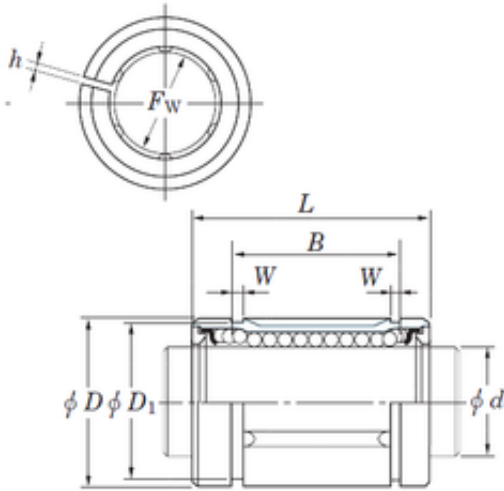

## KOYO SDE30AJ Linear bearing

Bearing No. SDE30AJ

Size	30x47x52.1 mm
Bore Diameter	30 mm
Outer Diameter	47 mm
Width	52,1 mm
Fw	30 mm
D	47 mm
h	2 mm
B	52,1 mm
D1	44,5 mm
L	68 mm
W	1,85 mm
Weight	0,34 Kg
Basic dynamic load rating (C)	1470 kN

SDE30AJ Bearing 2D drawings and 3D CAD models