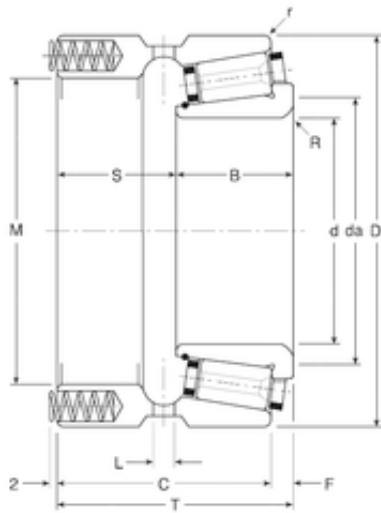

# CSC BEARING GROUP limited

44,45 mm x 85 mm x 24,5 mm Gamet  
112044X/112085P Double knee bearing

Bearing No. 112044X/112085P

Size	44.45x85x51.83 mm
Bore Diameter	44,45 mm
Outer Diameter	85 mm
Width	51,83 mm
d	44,45 mm
D	85 mm
T	51,83 mm
B	24,5 mm
C	48,66 mm
r	0,8 mm
F	3,17 mm
L	6 mm
M	64 mm
R	2 mm
S	27,33 mm
da	55 mm
Weight	1,03 Kg

112044X/112085P Bearing 2D drawings and 3D CAD models