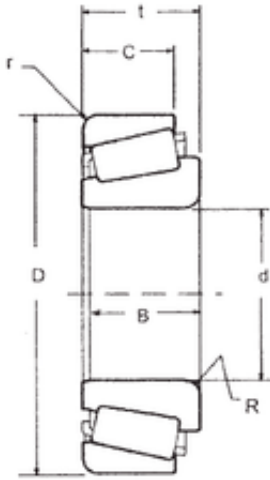

## CSC BEARING GROUP limited

95,25 mm x 190,5 mm x 57,531 mm FBJ  
HH221440/HH221410 Double knee bearing

Bearing No. HH221440/HH221410

Size	95.25x190.5x57.15 mm
Bore Diameter	95,25 mm
Outer Diameter	190,5 mm
Width	57,15 mm
d	95,25 mm
D	190,5 mm
T	57,15 mm
B	57,531 mm
C	46,038 mm
Weight	7,5 Kg
Basic dynamic load rating (C)	445 kN
Basic static load rating (C0)	610 kN
(Grease) Lubrication Speed	1900 r/min

HH221440/HH221410 Bearing 2D drawings and 3D CAD models