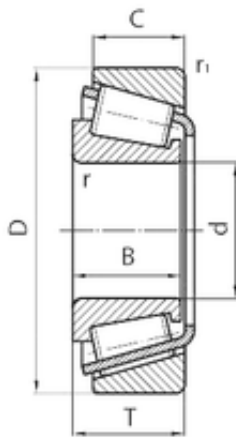

CSC BEARING GROUP limited

27 mm x 52 mm x 15 mm SNR EC40001H106
Double knee bearing

Bearing No. EC40001H106

Size	27x52x14.8 mm
Bore Diameter	27 mm
Outer Diameter	52 mm
Width	14,8 mm
d	27 mm
D	52 mm
T	14,8 mm
B	15 mm
C	11,4 mm

EC40001H106 Bearing 2D drawings and 3D CAD models