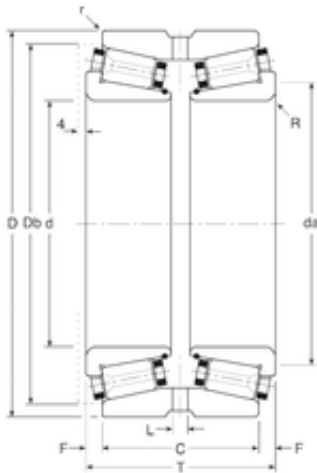

## Gamet 120057X/120112XG Double knee bearing

Bearing No. 120057X/120112XG

120057X/120112XG Bearing 2D drawings and 3D CAD models

Size	57.15x112.712x73 mm
Bore Diameter	57,15 mm
Outer Diameter	112,712 mm
Width	73 mm
d	57,15 mm
D	112,712 mm
T	73 mm
C	60,3 mm
r	0,8 mm
F	6,35 mm
L	8 mm
R	2,5 mm
db	105 mm
da	75 mm
Weight	2,39 Kg