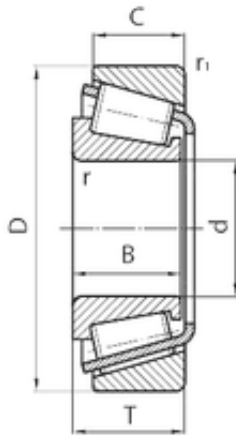

CSC BEARING GROUP limited

PFI 598A/592A Double knee bearing

Bearing No. 598A/592A

Size	92.07x152.4x39.688 mm
Bore Diameter	92,07 mm
Outer Diameter	152,4 mm
Width	39,688 mm
d	92,07 mm
D	152,4 mm

598A/592A Bearing 2D drawings and 3D CAD models