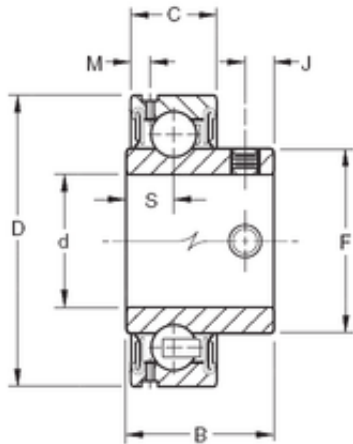

# CSC BEARING GROUP limited

55,5625 mm x 100 mm x 46,6 mm Timken  
GYA203RR Deep ball bearings

Bearing No. GYA203RR

Size	55.5625x100x46.6 mm
Bore Diameter	55,5625 mm
Outer Diameter	100 mm
Width	46,6 mm
d	55,5625 mm
D	100 mm
B	46,6 mm
C	24 mm
F	69,8 mm
J	9,02 mm
M	4,9 mm
S	14,6 mm
Thread (G)	M10X1,5
Weight	0,58 Kg
Basic dynamic load rating (C)	48 kN

GYA203RR Bearing 2D drawings and 3D CAD models