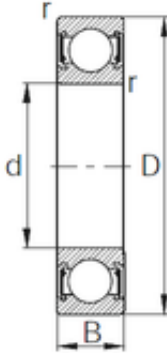

CSC BEARING GROUP limited

55 mm x 80 mm x 13 mm CYSD 6911-2RZ Deep ball bearings

Bearing No. 6911-2RZ

Size	55x80x13 mm
Bore Diameter	55 mm
Outer Diameter	80 mm
Width	13 mm
d	55 mm
D	80 mm
B	13 mm
C	13 mm
r min.	1 mm
Weight	0,19 Kg
Basic dynamic load rating (C)	13 kN

6911-2RZ Bearing 2D drawings and 3D CAD models