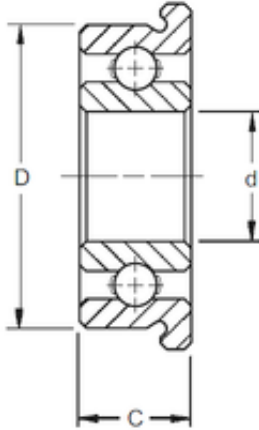

CSC BEARING GROUP limited

7 mm x 17 mm x 5 mm ZEN SF697 Deep ball bearings

Bearing No. SF697

Size	7x17x5 mm
Bore Diameter	7 mm
Outer Diameter	17 mm
Width	5 mm
d	7 mm
D	17 mm
B	5 mm
C	5 mm
Basic dynamic load rating (C)	1,605 kN
Basic static load rating (C0)	0,719 kN
(Grease) Lubrication Speed	36000 r/min

SF697 Bearing 2D drawings and 3D CAD models