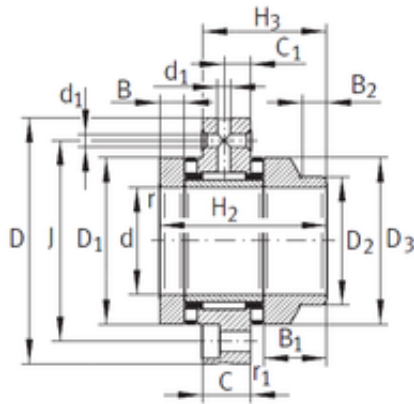

CSC BEARING GROUP limited

30 mm x 80 mm x 10 mm INA ZARF3080-L-TV Compound bearing

Bearing No. ZARF3080-L-TV

ZARF3080-L-TV Bearing 2D drawings and 3D CAD models

Size	30x80x18 mm
Bore Diameter	30 mm
Outer Diameter	80 mm
Width	18 mm
d	30 mm
D	80 mm
C	18 mm
H3	48 mm
d1	3,2 mm
r min.	0,3 mm
r1 min.	0,6 mm
B	10 mm
B1	25 mm
B2	11 mm
C1	10 mm
D1	52 mm
D2	40 mm
D3	50 mm
H2	65 mm
J	63 mm
da min.	38 mm
Da max.	53 mm
Weight	0,9 Kg
Dynamic load rating radial (C)	24,3 kN
Dynamic load rating axial	39 kN

CSC BEARING GROUP limited

(C)	
Static load rating radial (C0)	41,5 kN
Static load rating axial (C0)	101 kN
(Grease) Lubrication Speed	1 800 r/min
Category	Ball Bearings
Inventory	8.0
Manufacturer Name	SCHAEFFLER GROUP
Minimum Buy Quantity	N/A
Weight / Kilogram	1.078
EAN	4054369424423
Product Group	B00234