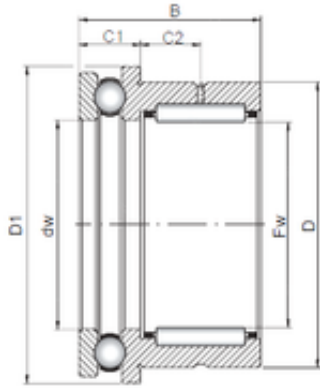

CSC BEARING GROUP limited

15 mm x 24 mm x 23 mm ISO NKX 15 Compound bearing

Bearing No. NKX 15

Size	15x24x23 mm
Bore Diameter	15 mm
Outer Diameter	24 mm
Width	23 mm
d	15 mm
Fw	15 mm
D	24 mm
B	23 mm
C1	9 mm
D1	28,1 mm
C2	6,5 mm

NKX 15 Bearing 2D drawings and 3D CAD models