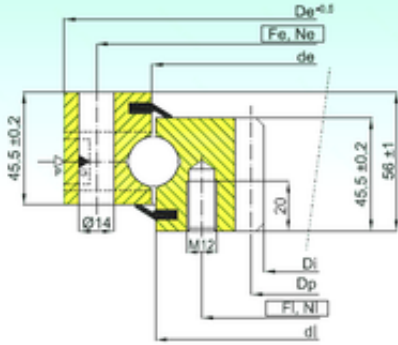

CSC BEARING GROUP limited

ISB ZB1.20.0644.200-1SPTN Ball bearing

Bearing No. ZB1.20.0644.200-1SPTN

ZB1.20.0644.200-1SPTN Bearing 2D drawings and 3D CAD models

Size	546x716x56 mm
Bore Diameter	546 mm
Outer Diameter	716 mm
Width	56 mm
d	546 mm
D	716 mm
H	56 mm
de	645,5 mm
Z	93 mm
m	6 mm
di	642,5 mm
Di	546 mm
Dp	558 mm
De	716 mm
Fe	690 mm
Ne	36 mm
Fi	605 mm
Ni	36 mm