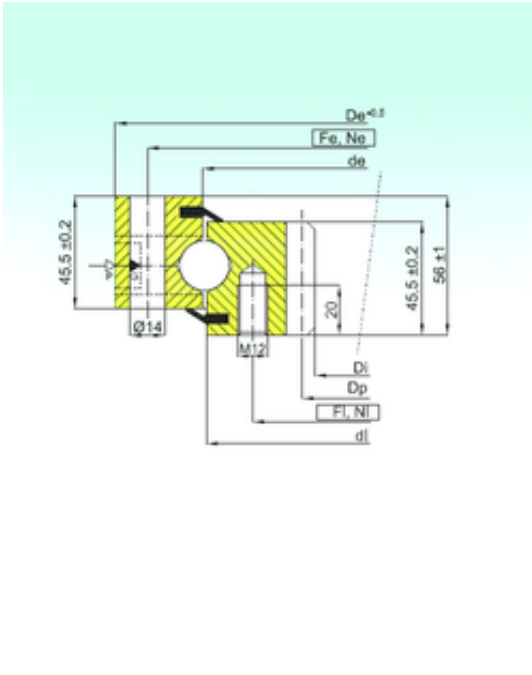

CSC BEARING GROUP limited

ISB ZB1.20.0414.200-1SPTN Ball bearing

Bearing No. ZB1.20.0414.200-1SPTN

ZB1.20.0414.200-1SPTN Bearing 2D drawings and 3D CAD models

Size	325x486x56 mm
Bore Diameter	325 mm
Outer Diameter	486 mm
Width	56 mm
d	325 mm
D	486 mm
H	56 mm
de	415,5 mm
Z	67 mm
m	5 mm
di	412,5 mm
Di	325 mm
Dp	335 mm
De	486 mm
Fe	460 mm
Ne	24 mm
Fi	375 mm
Ni	24 mm