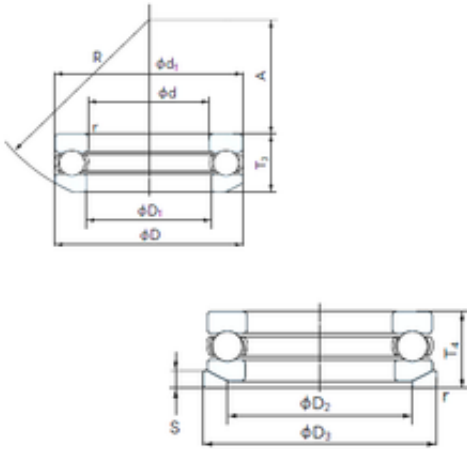

## NACHI 53415U Ball bearing

Bearing No. 53415U

53415U Bearing 2D drawings and 3D CAD models

Size	75x160x75 mm
Bore Diameter	75 mm
Outer Diameter	160 mm
Width	75 mm
d	75 mm
D	160 mm
T	75 mm
d1	160 mm
r min.	2 mm
A	42 mm
D1	78 mm
D2	115 mm
D3	165 mm
R	125 mm
S	21 mm
Weight	7.60 Kg
Basic dynamic load rating (C)	252 kN
Basic static load rating (C0)	560 kN
(Grease) Lubrication Speed	950 r/min