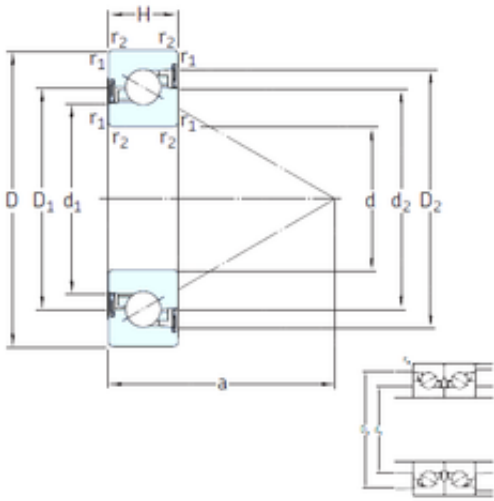

CSC BEARING GROUP limited

20 mm x 47 mm x 14 mm SKF BSA 204 CG-2RZ Ball bearing

Bearing No. BSA 204 CG-2RZ

BSA 204 CG-2RZ Bearing 2D drawings and 3D CAD models

Size	20x47x14 mm
Bore Diameter	20 mm
Outer Diameter	47 mm
Width	14 mm
d	20 mm
D	47 mm
B	14 mm
C	14 mm
H	14 mm
a	40 mm
d1	28,5 mm
d2	34 mm
r1 min.	1 mm
r2 min.	1 mm
D1	34,6 mm
D2	40,7 mm
da min.	24 mm
Da max.	42 mm
ra max.	1 mm
Weight	0,12 Kg
Basic dynamic load rating (C)	22 kN
Basic static load rating (C0)	49 kN
(Grease) Lubrication Speed	9 500 r/min