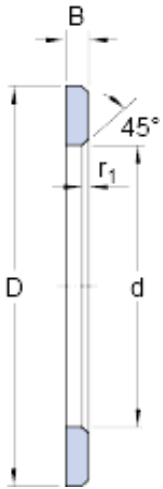

CSC BEARING GROUP limited

15 mm x 28 mm x 2.75 mm SKF LS 1528 Axial roller bearing

Bearing No. LS 1528

LS 1528 Bearing 2D drawings and 3D CAD models

Size	28x15x2.75 mm
Bore Diameter	28 mm
Outer Diameter	15 mm
Width	2,75 mm
d	15 mm
D	28 mm
B	2.75 mm
r ₁ - min.	0.3 mm
Size	28x15x2.75 mm
Bore Diameter	28 mm
Outer Diameter	15 mm
Width	2,75 mm
d	15 mm
D	28 mm
B	2.75 mm
r ₁ - min.	0.3 mm
Category	Bearings
Inventory	0.0
Manufacturer Name	SKF
Minimum Buy Quantity	N/A
Weight / Kilogram	0.009
Product Group	B04144
r ₁ min.	0.3 mm
Mass universal washer	0.009 kg