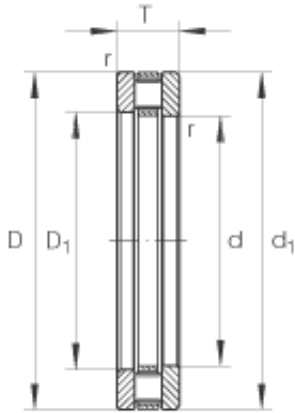

CSC BEARING GROUP limited

INA 81112-TV Axial roller bearing

Bearing No. 81112-TV

Size	60x85x17 mm
Bore Diameter	60 mm
Outer Diameter	85 mm
Width	17 mm
d	60 mm
D	85 mm
T	17 mm
D ₁	62 mm
d ₁	85 mm
r _{min}	1 mm
m	0,266 kg / Weight
C _a	103000 N / Dynamic load rating (axial)
C _{0a}	315000 N / Static load rating (axial)
C _{ua}	32000 N / Fatigue limit load
n _G	4000 1/min / Limiting speed
n _B	1360 1/min / Reference speed
- K81112-TV / Allocated axial cylindrical roller and cage assembly	K81112TV / Allocated axial cylindrical roller and cage assembly
	GS81112 / Allocated housing locating washer
	WS81112 / Allocated shaft locating washer
Category	Ball Bearings
Inventory	0.0

81112-TV Bearing 2D drawings and 3D CAD models

CSC BEARING GROUP limited

Manufacturer Name	SCHAEFFLER GROUP
Minimum Buy Quantity	N/A
Weight / Kilogram	0
EAN	4012802092714
Product Group	B00308