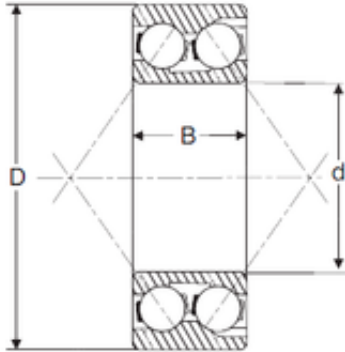

## CSC BEARING GROUP limited

45 mm x 85 mm x 30,2 mm SIGMA 3209  
Angular contact ball bearing

Bearing No. 3209

Size	45x85x30.2 mm
Bore Diameter	45 mm
Outer Diameter	85 mm
Width	30,2 mm
d	45 mm
D	85 mm
B	30,2 mm
C	30,2 mm

3209 Bearing 2D drawings and 3D CAD models